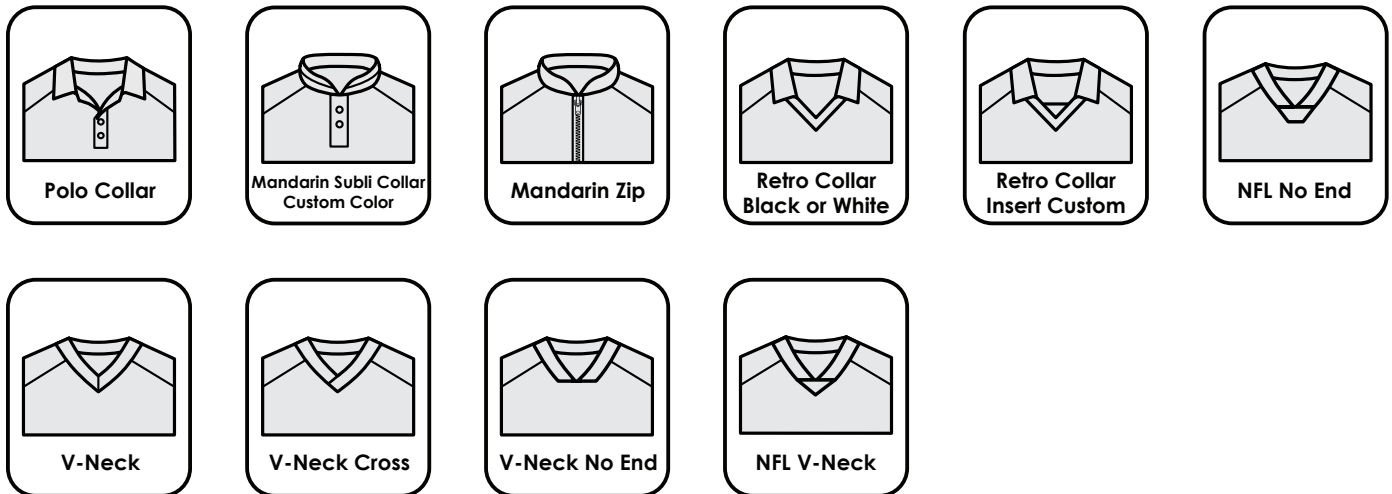

Collar Options

Customize Options

A young child with dark hair, wearing a brown bucket hat, a long-sleeved brown crewneck sweater, and dark brown cargo pants, stands in a room. The child is looking upwards and to the right. To the left, a wooden chair with a woven seat is partially visible. To the right, a tall, dark, textured vase holds a plant with small green leaves and dried yellow flowers. The background is a plain, light-colored wall.