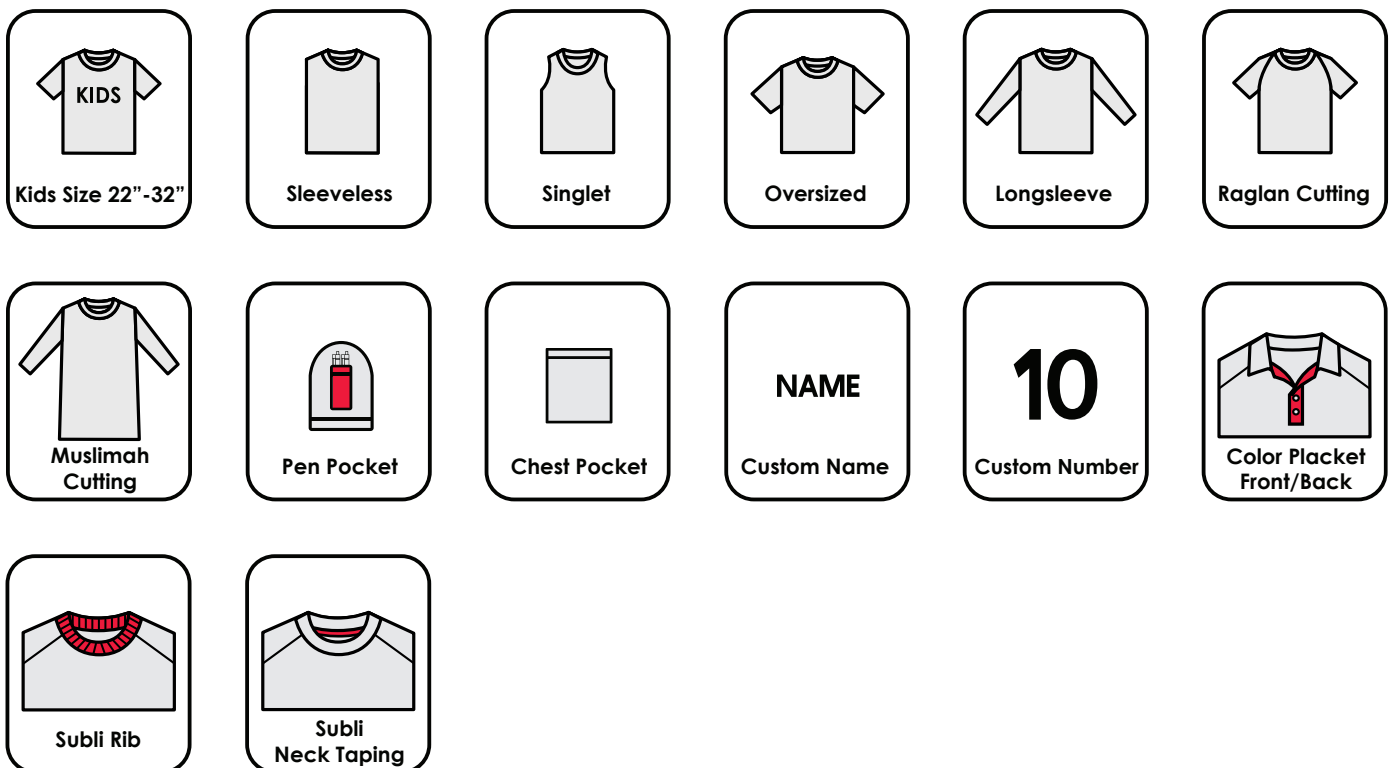

Collar Options

Customize Options

A young child with dark hair, wearing a brown bucket hat, a long-sleeved brown crewneck sweater, and dark brown cargo pants, stands in a room. The child is looking upwards and to the right. To the left, a wooden chair with a woven seat is partially visible. To the right, a tall, dark, textured vase holds a plant with small green leaves and dried yellow flowers. The background is a plain, light-colored wall.